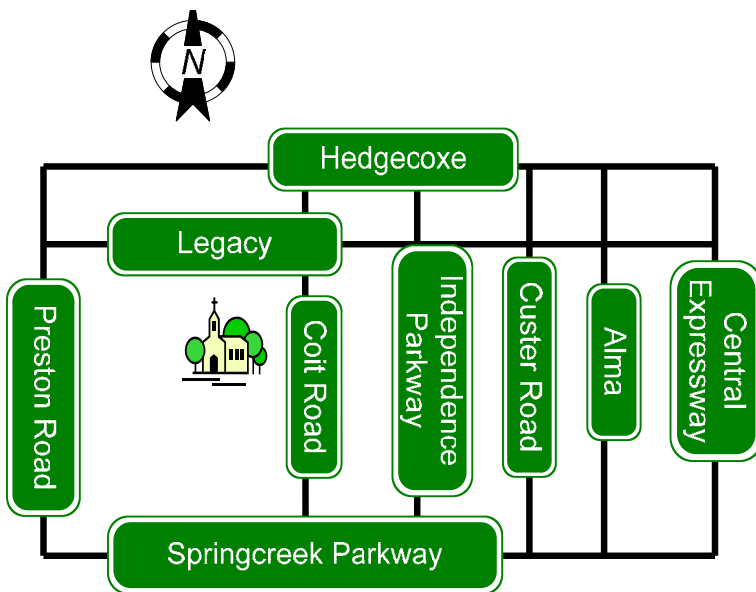

# Preston Meadow Lutheran Church 6<sup>th</sup> Annual Christmas Gift Fair

Friday, October 16  
10 am – 5 pm  
Saturday, October 17  
10 am – 5 pm

**Free Admission !**

Location:  
6801 Coit Road  
Plano, TX 75024  
972.208.2424

Website: [www.pmlc.org](http://www.pmlc.org)

Sponsored by:  
Preston Meadow KDO  
Preschool & Kindergarten

From Central Expressway:  
Take Central Expressway North, exit Legacy, turn left onto Legacy, continue West on Legacy to Coit Road, turn left on Coit Road. Church is on the right.

From North Dallas Tollway:  
Take North Dallas Tollway North, exit Legacy, turn right onto Legacy, continue East on Legacy to Coit Road, turn right on Coit Road. Church will be on the right.

Interested Vendors  
email us at:  
[kdo@pmlc.org](mailto:kdo@pmlc.org)