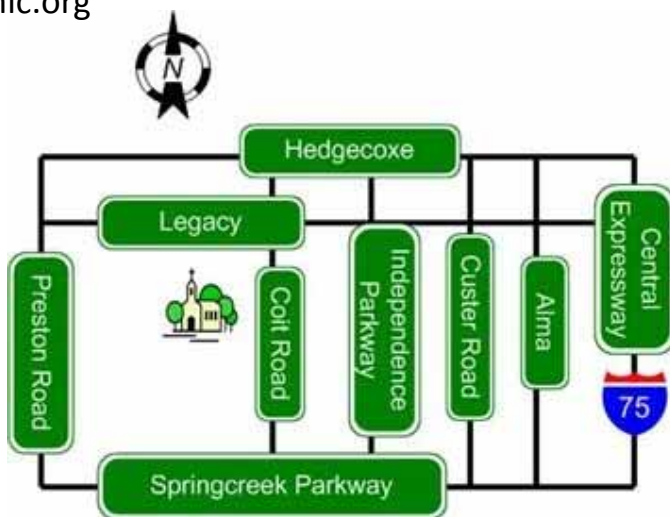

Ancient words from God—enduring values for today

Summer worship showcasing the Ten Commandments: 8:30 & 10:00 am

June —August 30

Preston Meadow Lutheran Church

6801 Coit Rd., Plano, TX 75024

972-618-2233

www.pmlc.org

From I-75:

Take 1-75 North, exit Legacy, turn left onto Legacy, continue West on Legacy to Coit Road, turn left on Coit Road. Church is on the right.

From North Dallas Tollway:

Take North Dallas Tollway North, exit Legacy, turn right onto Legacy, continue East on Legacy to Coit Road, turn right on Coit Road. Church will be on the right.